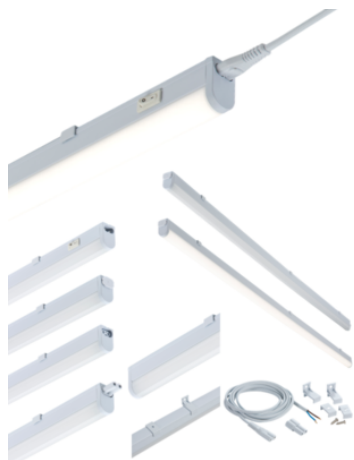

### UCLED18CW

230V 18W LED Linkable Striplight 4000K (1138mm)

[www.mlaccessories.co.uk](http://www.mlaccessories.co.uk)

MLA PART CODE	UCLED18CW
DESCRIPTION	230V 18W LED Linkable Striplight 4000K (1138mm)
NET WEIGHT (KG)	0.3
FINISH	White
DIFFUSER	Opal
DIMENSIONS (MM)	Length - 1138 Width - 22.8 Projection - 36
CONSTRUCTION	Construction - Polycarbonate
CLASS	II
IP RATING	IP20
WATTAGE (W)	18
LAMP TECHNOLOGY	LED
LAMP INCLUDED	Yes
LUMENS (LM)	1550
LUMENS LIGHT SOURCE ONLY (LM)	1985
LUMEN TOLERANCE	5%
EFFICACY (LM/W)	110.2
CIRCUIT WATTAGE (W)	18
CCT	4000K
LIGHT COLOUR	Cool White
CRI	>80
SDCM	<6
RUNNING CURRENT (A)	0.134
DISPLACEMENT FACTOR	>0.9
SVM	0.134
PST-LM	0.02
BEAM ANGLE (DEGREES)	145
LIFE SPAN (HRS)	30,000
L70B50 LIFESPAN (HRS)	54,000